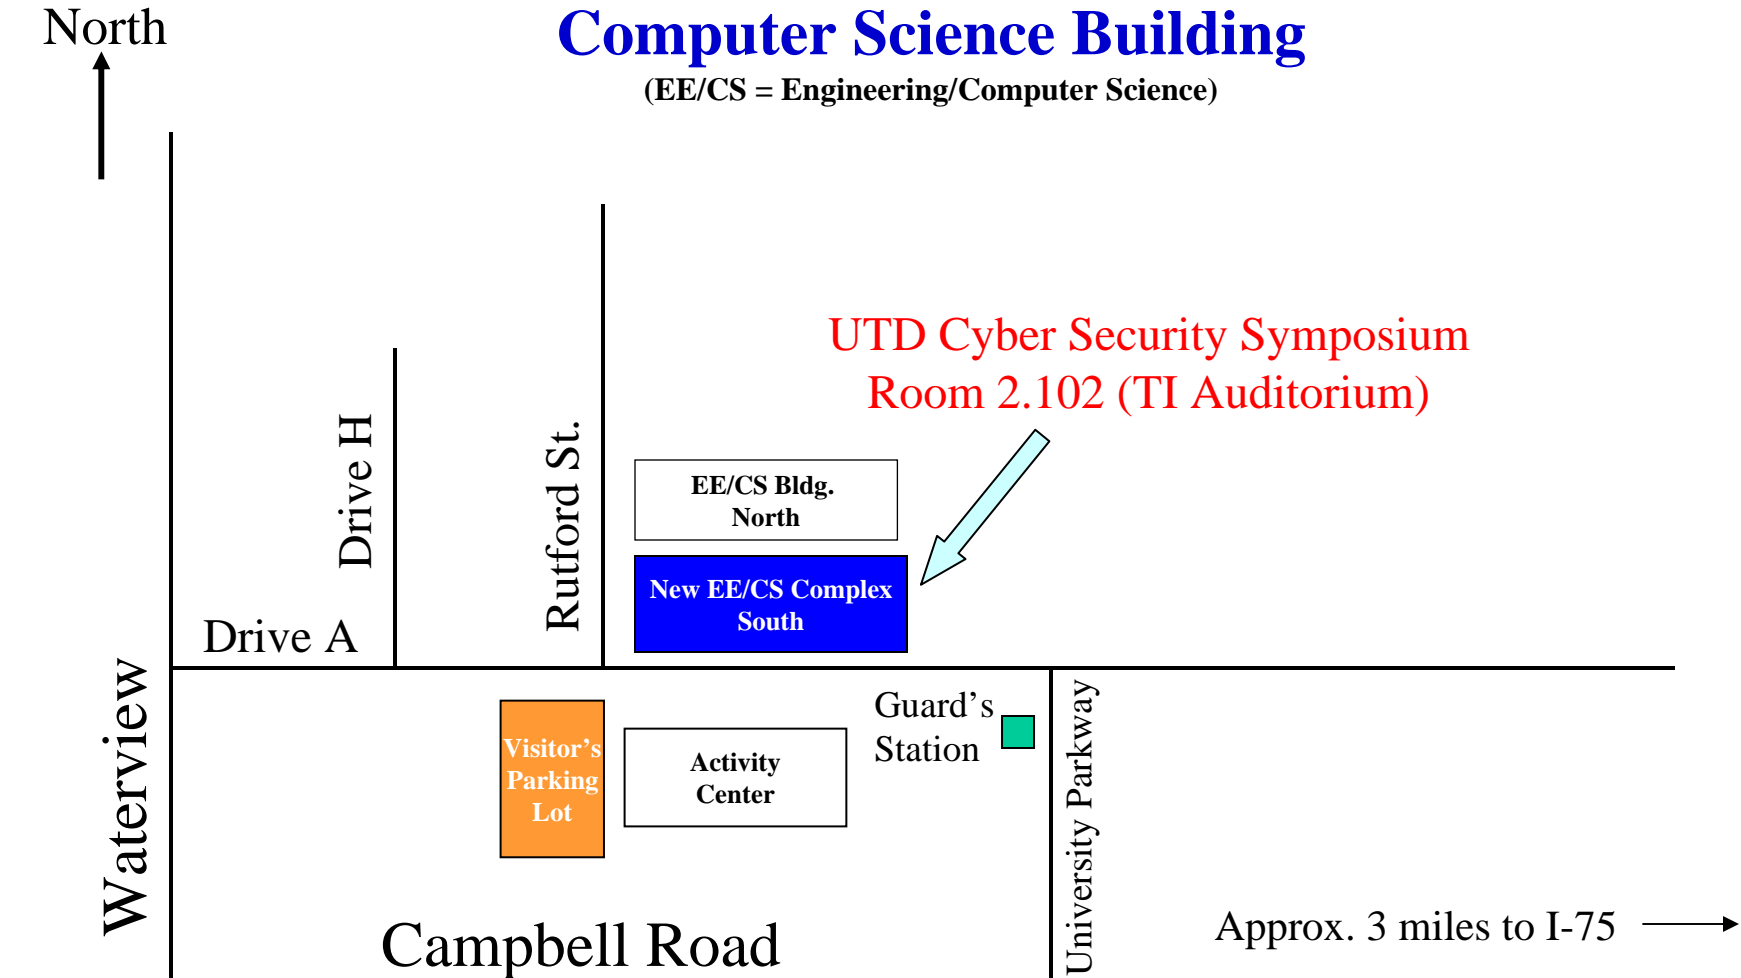

Map to Erik Jonsson School of Engineering and Computer Science Building

(EE/CS = Engineering/Computer Science)

From Campbell Road, east of Waterview, and west of Floyd Road, turn north at University Parkway. Come to Guard's Station at top of parkway. The Guard will issue a visitor's parking permit and direct you to the visitor's parking lot. Enter the south building of the Erik Jonsson School. If any problems, please call 972-883-2563.